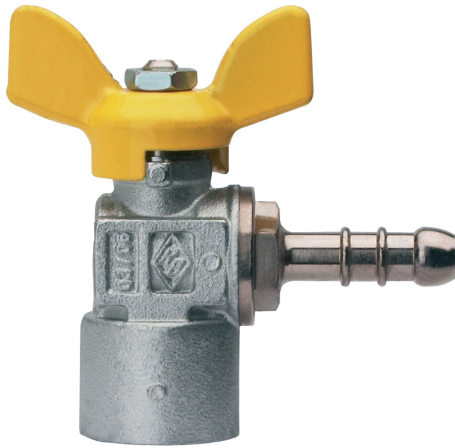

9084

Angle ball valve for gas, female threaded and hose tail connection, with aluminium T-handle.

Technical specifications

SIZE	BOX	MASTER BOX	CODE	ØP	L	H	I	ØA	B	H	M	MOP	KG
1/2" x 8"	20	80	9084870000	10	48,5	72	15	9,8	29	30	50	5	0,15
1/2" x 13"	20	80	9084900000	10	63,5	72	15	14	44	30	50	5	0,16

Temperature range: -20°C +60°C.

*Hose tail according to UNI-CIG 7142-20.

Applications

GAS