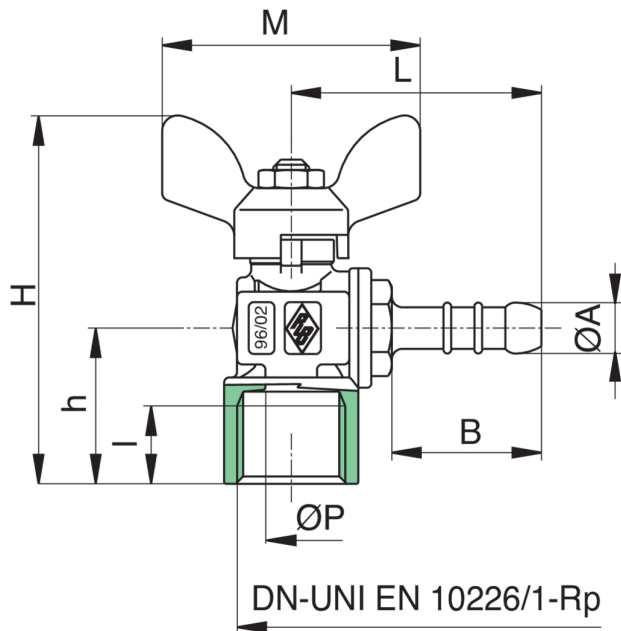

9084

Angle ball valve for gas, female threaded and hose tail connection, with aluminium T-handle.

Technical specifications

SIZE	BOX	MASTER BOX	CODE	ØP	L	H	I	ØA	B	H	M	MOP	KG
1/2" x 8"	20	80	9084870000	10	48,5	72	15	9,8	29	30	50	5	0,15
1/2" x 13"	20	80	9084900000	10	63,5	72	15	14	44	30	50	5	0,16

Temperature range: -20°C +60°C.

*Hose tail according to UNI-CIG 7142-20.

Applications

GAS