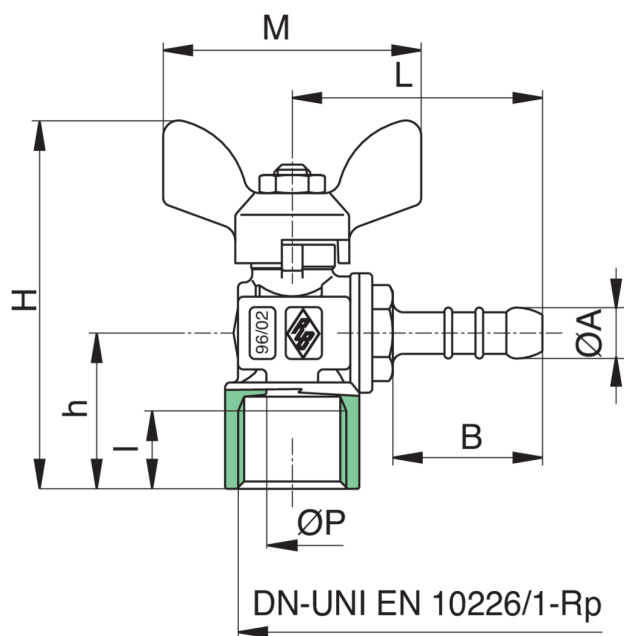

9084

Angle ball valve for gas, female threaded and hose tail connection, with aluminium T-handle.

Technical specifications

SIZE	BOX	MASTER BOX	CODE	ØP	L	H	I	ØA	B	H	M	MOP	KG
1/2" x 8"	20	80	9084870000	10	48,5	72	15	9,8	29	30	50	5	0,15
1/2" x 13"	20	80	9084900000	10	63,5	72	15	14	44	30	50	5	0,16

Temperature range: -20°C +60°C.

*Hose tail according to UNI-CIG 7142-20.

Applications

GAS