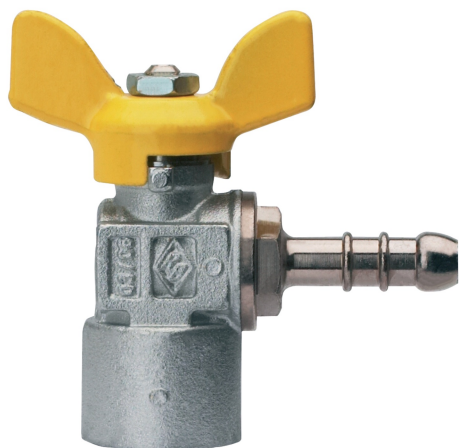

9084

Angle ball valve for gas, female threaded and hose tail connection, with aluminium T-handle.

Technical specifications

SIZE	BOX	MASTER BOX	CODE	ØP	L	H	I	ØA	B	H	M	MOP	KG
1/2" x 8"	20	80	9084870000	10	48,5	72	15	9,8	29	30	50	5	0,15
1/2" x 13"	20	80	9084900000	10	63,5	72	15	14	44	30	50	5	0,16

Temperature range: -20°C +60°C.

*Hose tail according to UNI-CIG 7142-20.

Applications

GAS