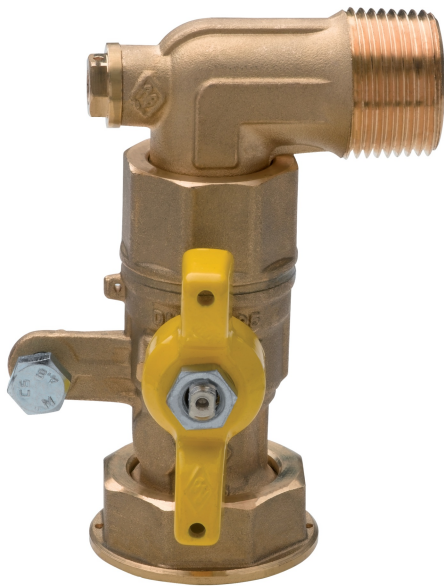

## 9094

Full bore ball valve, after the meter, nut for direct connection to the meter and (360°) rotating male outlet, with pressure measurement safety connection and aluminium T-handle.

### Technical specifications

ØD X ØD	MASTER BOX	CODE	ØD1	ØP	I	I1	CH	L	H	A	B	C	D	E	MOP	KG
1" x 1"1/4	25	9094290000	3/4"	20	19,1	16,3	46	117	52	32,5	9	37	58,5	50	5	0,70

Limiti Temperature range: -20°C +60°C.