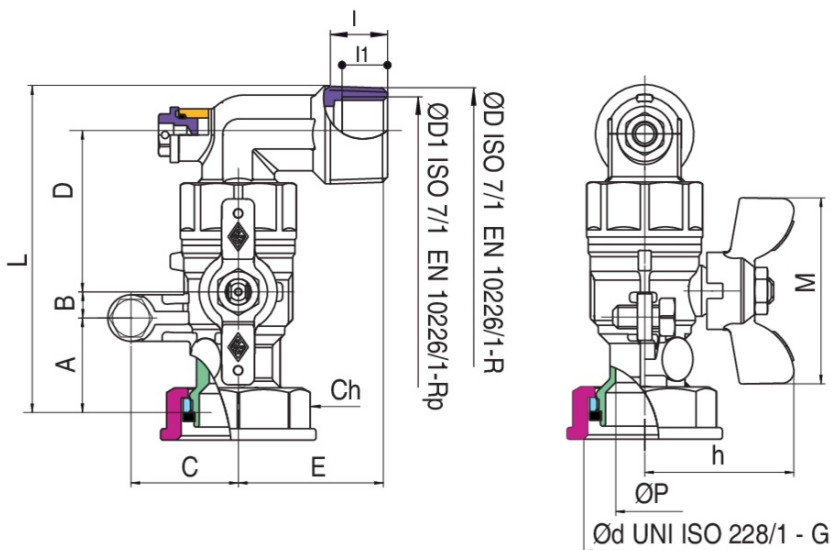

## 9094

Full bore ball valve, after the meter, nut for direct connection to the meter and (360°) rotating male outlet, with pressure measurement safety connection and aluminium T-handle.

### Technical specifications

ØD X ØD	MASTER BOX	CODE	ØD1	ØP	I	I1	CH	L	H	A	B	C	D	E	MOP	KG
1" x 1"1/4	25	9094290000	3/4"	20	19,1	16,3	46	117	52	32,5	9	37	58,5	50	5	0,70

Limiti Temperature range: -20°C +60°C.