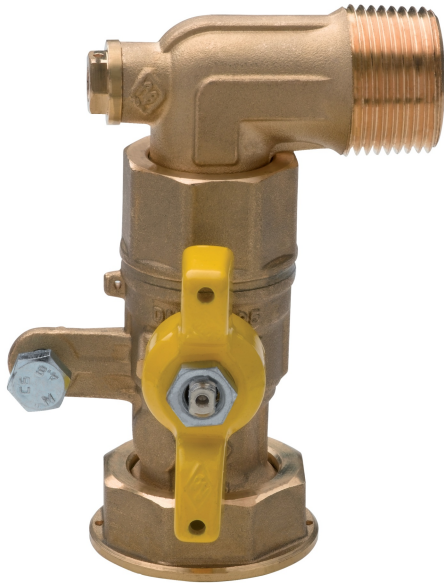

## 9094

Full bore ball valve, after the meter, nut for direct connection to the meter and (360°) rotating male outlet, with pressure measurement safety connection and aluminium T-handle.

### Technical specifications

ØD X ØD	MASTER BOX	CODE	ØD1	ØP	I	I1	CH	L	H	A	B	C	D	E	MOP	KG
1" x 1"1/4	25	9094290000	3/4"	20	19,1	16,3	46	117	52	32,5	9	37	58,5	50	5	0,70

Limiti Temperature range: -20°C +60°C.