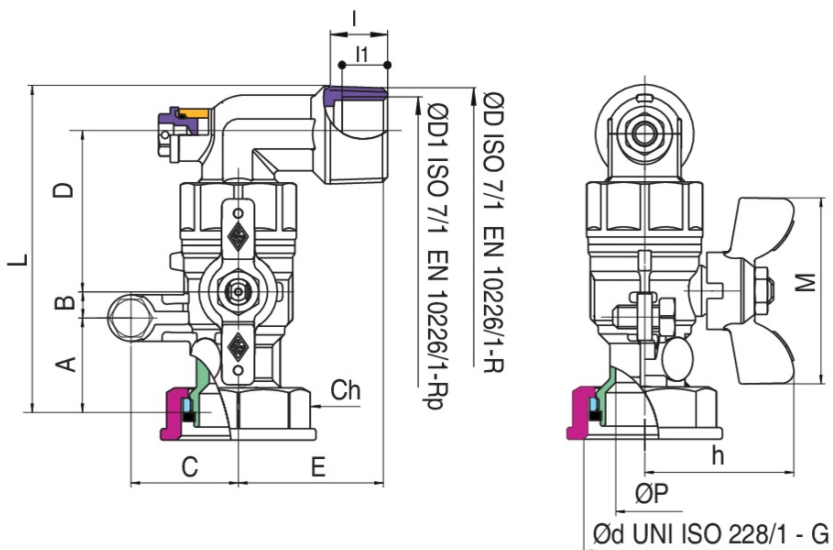

## 9094

Full bore ball valve, after the meter, nut for direct connection to the meter and (360°) rotating male outlet, with pressure measurement safety connection and aluminium T-handle.

### Technical specifications

ØD X ØD	MASTER BOX	CODE	ØD1	ØP	I	I1	CH	L	H	A	B	C	D	E	MOP	KG
1" x 1"1/4	25	9094290000	3/4"	20	19,1	16,3	46	117	52	32,5	9	37	58,5	50	5	0,70

Limiti Temperature range: -20°C +60°C.