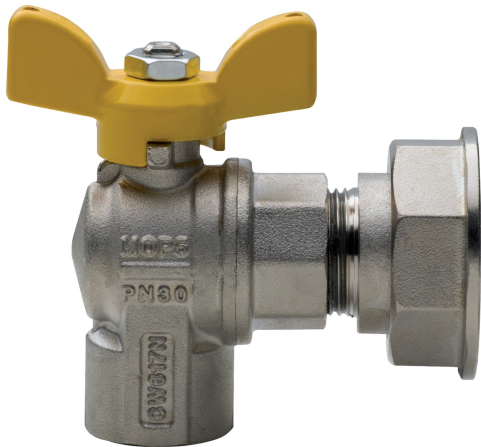

9070

Angle full bore ball valve for gas, female threaded and gas meter connection, with aluminium T-handle.

Technical specifications

ØD X ØD	BOX	MASTER BOX	CODE	I	L	H	H1	CH	ØH	ØF	ØG	M	MOP	KG
3/4" x 1"1/4	6	12	9070280000	16,3	51	89	38	46	39	30,5	38,5	64	5	0,47
1" x 1"1/4	6	12	9070290000	19,1	63	100	45,5	46	49	30,5	38,5	64	5	0,72

Temperature range: -20°C +60°C.

Applications

GAS