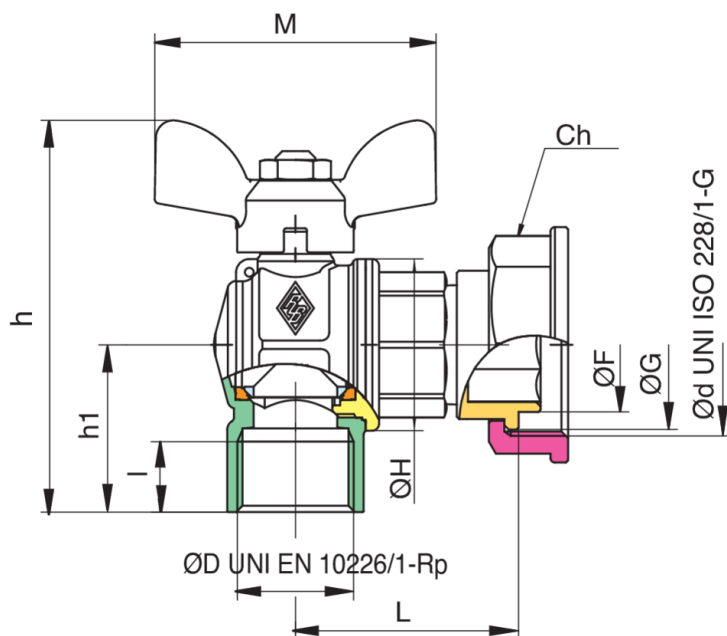

9070

Angle full bore ball valve for gas, female threaded and gas meter connection, with aluminium T-handle.

Technical specifications

ØD X ØD	BOX	MASTER BOX	CODE	I	L	H	H1	CH	ØH	ØF	ØG	M	MOP	KG
3/4" x 1"1/4	6	12	9070280000	16,3	51	89	38	46	39	30,5	38,5	64	5	0,47
1" x 1"1/4	6	12	9070290000	19,1	63	100	45,5	46	49	30,5	38,5	64	5	0,72

Temperature range: -20°C +60°C.

Applications

GAS