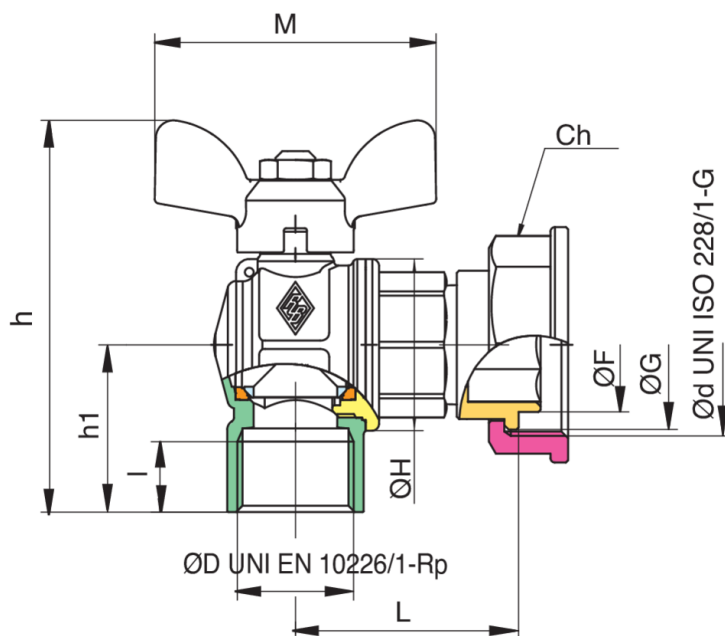

9070

Angle full bore ball valve for gas, female threaded and gas meter connection, with aluminium T-handle.

Technical specifications

ØD X ØD	BOX	MASTER BOX	CODE	I	L	H	H1	CH	ØH	ØF	ØG	M	MOP	KG
3/4" x 1"1/4	6	12	9070280000	16,3	51	89	38	46	39	30,5	38,5	64	5	0,47
1" x 1"1/4	6	12	9070290000	19,1	63	100	45,5	46	49	30,5	38,5	64	5	0,72

Temperature range: -20°C +60°C.

Applications

GAS