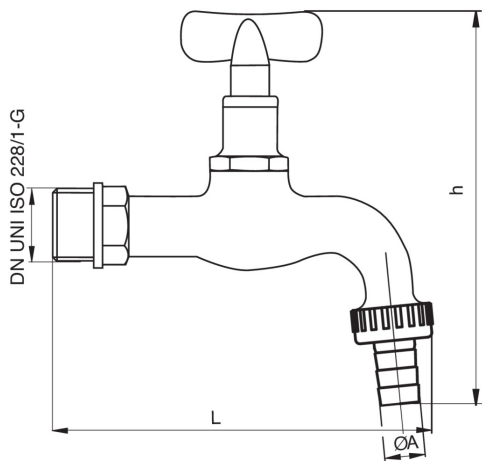

4974

Bib-cock chrome plated, with hose tail and removable key.

Technical specifications

L	H	ØA	KV	PN	KG
122	133	15,5	5,6	10	0,20

Applications