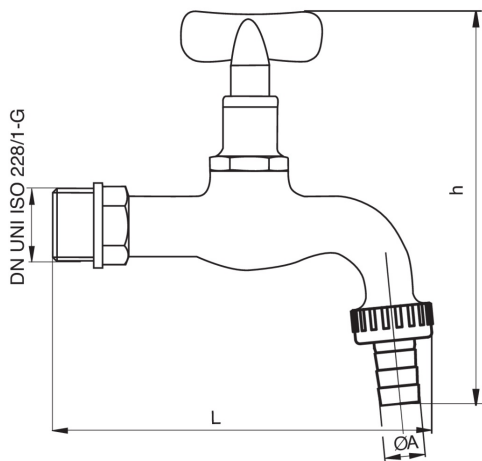

4974

Bib-cock chrome plated, with hose tail and removable key.

Technical specifications

| L | H | ØA | KV | PN | KG |
|-----|-----|------|-----|----|------|
| 122 | 133 | 15,5 | 5,6 | 10 | 0,20 |

Applications