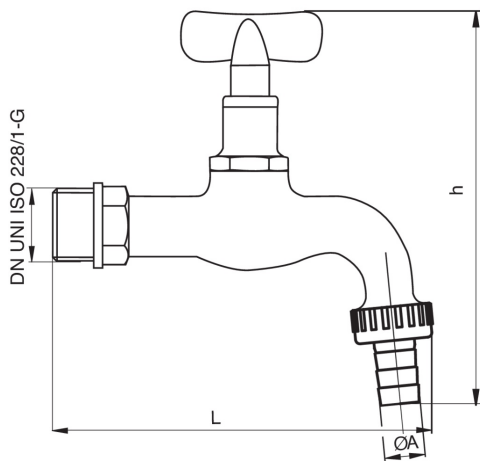

4974

Bib-cock chrome plated, with hose tail and removable key.

Technical specifications

L	H	ØA	KV	PN	KG
122	133	15,5	5,6	10	0,20

Applications