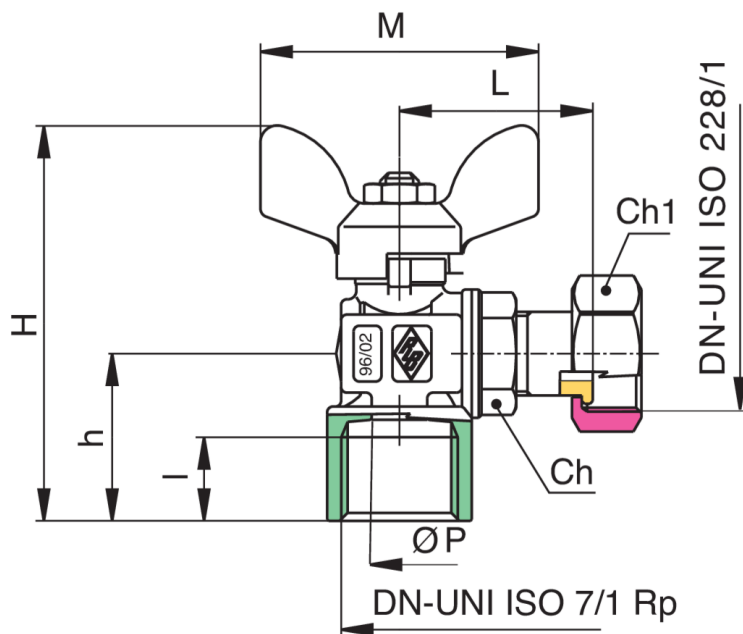

4588

Angle ball valve, female threaded and nut connection, with aluminium T-handle.

Technical specifications

SIZE	DN	BOX	MASTER BOX	CODE	ØP	I	L	H	H	CH	CH1	M	PN	KG
1/2" x 1/2"	15	20	80	4588250000*	10	15	35	71	30	20	24	50	30	0,18
1/2" x 3/4"	15	20	160	4588260000	10	15	33	75	35	-	30	50	20	0,21
3/4" x 3/4"	20	15	120	4588270000	10	15	33	84	43	-	30	50	20	0,21

Temperature range: -15°C +120°C.

Applications

DRINKING WATER

HEATING

HVAC

COMPRESSED AIR

INDUSTRIAL

MARINE