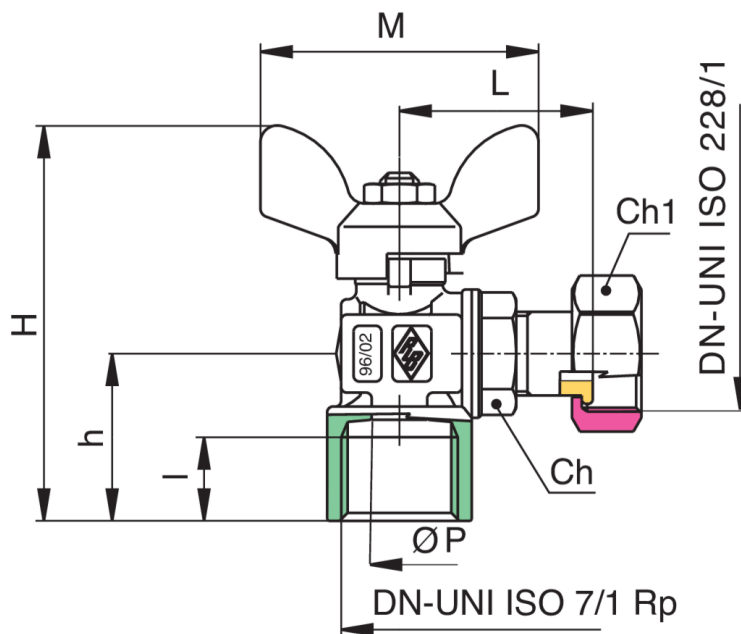

4588

Angle ball valve, female threaded and nut connection, with aluminium T-handle.

Technical specifications

SIZE	DN	BOX	MASTER BOX	CODE	ØP	I	L	H	H	CH	CH1	M	PN	KG
1/2" x 1/2"	15	20	80	4588250000*	10	15	35	71	30	20	24	50	30	0,18
1/2" x 3/4"	15	20	160	4588260000	10	15	33	75	35	-	30	50	20	0,21
3/4" x 3/4"	20	15	120	4588270000	10	15	33	84	43	-	30	50	20	0,21

Temperature range: -15°C +120°C.

Applications

DRINKING WATER

HEATING

HVAC

COMPRESSED AIR

INDUSTRIAL

MARINE