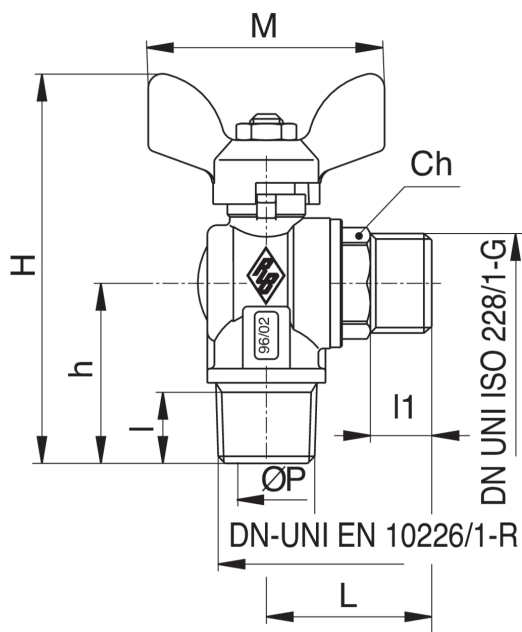

4587

Angle ball valve, male threaded and male connection for flexible metal hose acc. to with aluminium T-handle.

Technical specifications

SIZE	DN	BOX	MASTER BOX	CODE	ØP	I	I1	L	H	H	CH	M	PN	KG
1/2" x 1/2"	15	20	80	4587040000	12,5	15	13	35	82	38	22	50	30	0,20