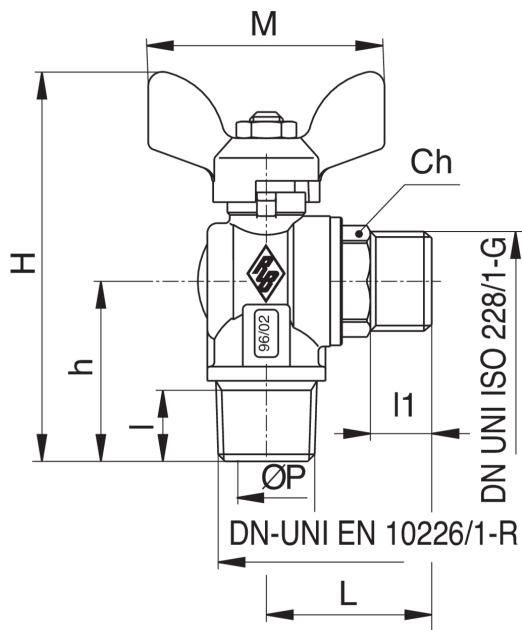

4587

Angle ball valve, male threaded and male connection for flexible metal hose acc. to with aluminium T-handle.

Technical specifications

SIZE	DN	BOX	MASTER BOX	CODE	ØP	I	I1	L	H	H	CH	M	PN	KG
1/2" x 1/2"	15	20	80	4587040000	12,5	15	13	35	82	38	22	50	30	0,20