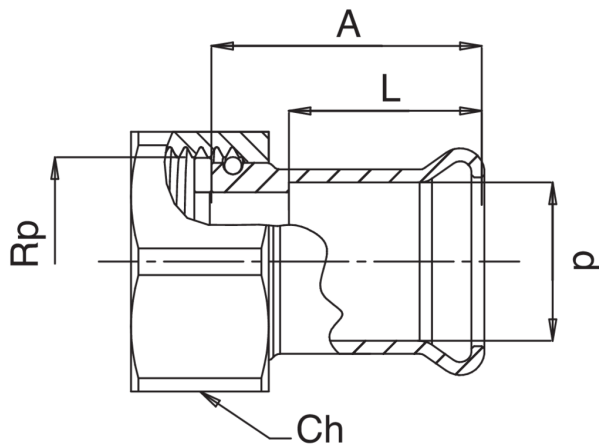

F/female thread valve connector with a swivel nut in brass.

Technical specifications

D x Rp	BAG	MASTER BOX	CODE	A	CH	L
15 x 1/2"	5	100	CMF359A12015000	40	24	20
15 x 3/4"	5	100	CMF359A34015000	28	30	20
18 x 3/4"	5	100	CMF359A34018000	32	30	20
22 x 3/4"	5	100	CMF359A34022000	47	30	23
22 x 1"	5	100	CMF359B01022000	34	37	22
28 x 1"	5	80	CMF359B01028000	37	48,5	22
28 x 1 1/4"	10	50	CMF359B14028000	31	46	23
28 x 1 1/2"	5	30	CMF359B12028000	-	-	-
35 x 1 1/4"	5	60	CMF359B14035000	47	56,5	27
35 x 1 1/2"	5	30	CMF359B12035000	40	46	26
42 x 1 1/2"	2	54	CMF359B12042000	52	61	30
54 x 2"	2	30	CMF359C02054000	64	71,5	35