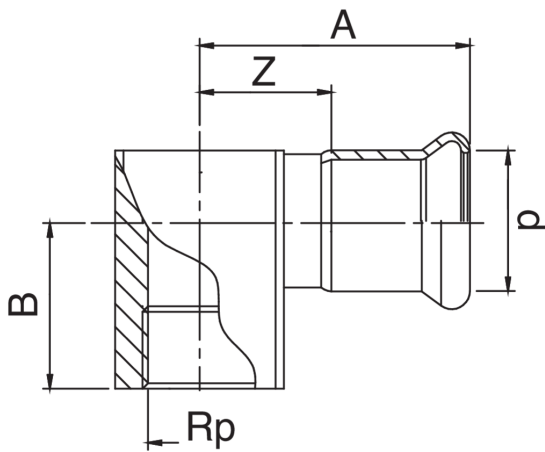

F/female thread elbow.

Technical specifications

D X RP	BAG	MASTER BOX	CODE	A	B	Z
15 x 1/2"	5	80	CMF90QA12015000	46	26	30
18 x 1/2"	5	40	CMF90QA12018000	45	26	26
22 x 1/2"	5	25	CMF90QA12022000	47,5	28	25,5
22 x 3/4"	5	25	CMF90QA34022000	51	28	32
28 x 1/2"	10	25	CMF90QA12028000	50	31	31