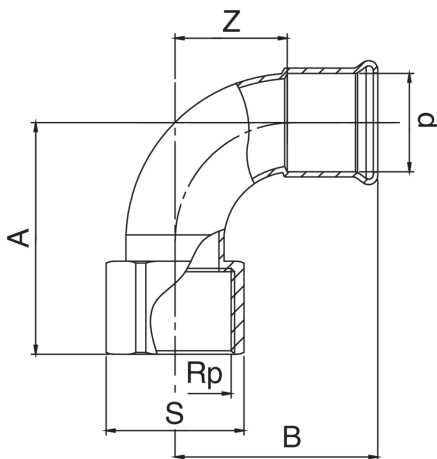

F/female thread elbow.

Technical specifications

D X RP	BAG	MASTER BOX	CODE	A	B	S	Z
15 x 1/2"	10	100	CM0F90A12015000	47	36	25	17
18 x 1/2"	10	150	CM0F90A12018000	53	40	25	21
22 x 3/4"	10	50	CM0F90A34022000	52	46	32	25
28 x 1"	5	30	CM0F90B01028000	70	58	38	36
35 x 1"	5	20	CM0F90B01035000	72	61	38	-