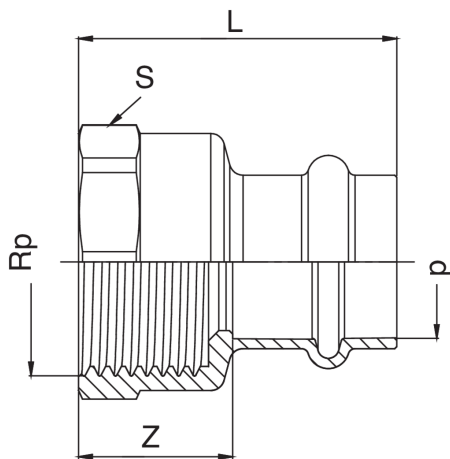

F/female thread adapter.

Technical specifications

D X RP	BAG	MASTER BOX	CODE	L	S	Z
12 x 3/8"	10	100	ZCF270A38012000	31	21	13
12 x 1/2"	10	100	ZCF270A12012000	34	25	16
15 x 3/8"	10	100	ZCF270A38015000	46	21	24
15 x 1/2"	10	200	ZCF270A12015000	50	25	28
18 x 1/2"	10	150	ZCF270A12018000	54	25	31
18 x 3/4"	10	100	ZCF270A34018000	55	32	32
22 x 1/2"	10	100	ZCF270A12022000	55	32	31
22 x 3/4"	10	100	ZCF270A34022000	44	32	20
22 x 1"	5	50	ZCF270B01022000	59	38	35
28 x 3/4"	5	70	ZCF270A34028000	57	32	32
28 x 1"	5	50	ZCF270B01028000	60	38	35
35 x 1"	5	40	ZCF270B01035000	61	38	35
35 x 1 1/4"	5	30	ZCF270B14035000	63	50	37
35 x 1 1/2"	5	20	ZCF270B12035000	63	55	37
42 x 1 1/2"	1	20	ZCF270B12042000	71	55	35
54 x 1 1/2"	1	15	ZCF270B12054000	84	60	44
54 x 2"	1	10	ZCF270C02054000	90	64	50