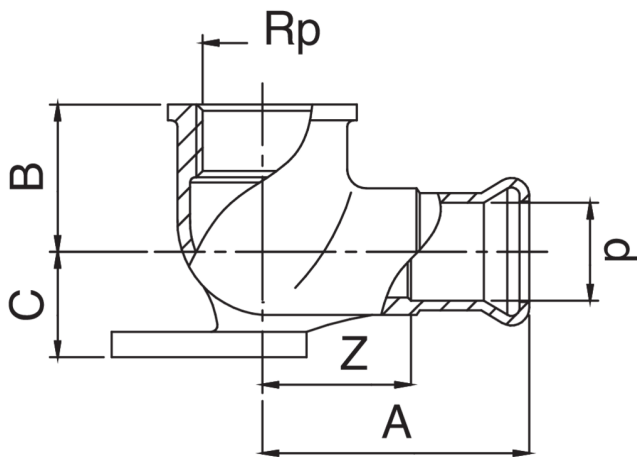

F/female thread elbow with wallplate.

Technical specifications

D X RP	BAG	MASTER BOX	CODE	A	B	C	Z
15 x 1/2"	5	70	GMF472A12015000	46	31	12	26,5
18 x 1/2"	5	50	GMF472A12018000	47	32	13	27,5
22 x 3/4"	5	40	GMF472A34022000	52	35	16	29,5