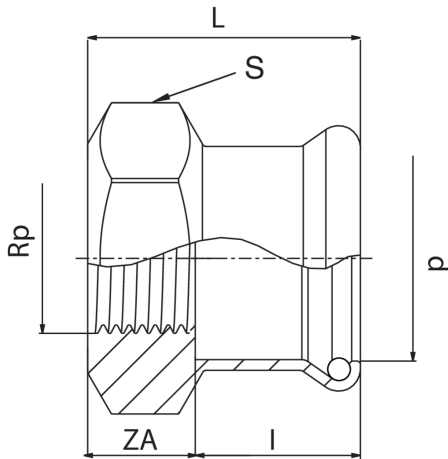

F/female thread adapter.

## Technical specifications

D X RP	BAG	MASTER BOX	CODE	I	L	S	ZA
15 x 1/2"	10	50	GMF270A12015000	19	36	27	17
18 x 1/2"	10	40	GMF270A12018000	19	36	27	17
22 x 1/2"	10	100	GMF270A12022000	22	37	32	15
22 x 3/4"	10	100	GMF270A34022000	22	41	32	19
22 x 1"	5	50	GMF270B01022000	22	43	38	21
28 x 1"	5	50	GMF270B01028000	22	43	38	21
35 x 1"	5	20	GMF270B01035000	25	81	45	56
35 x 1"1/4	1	30	GMF270B14035000	25	72	50	47
42 x 1"1/2	1	20	GMF270B12042000	29	74	55	45
54 x 2"	1	10	GMF270C02054000	34	84	70	50