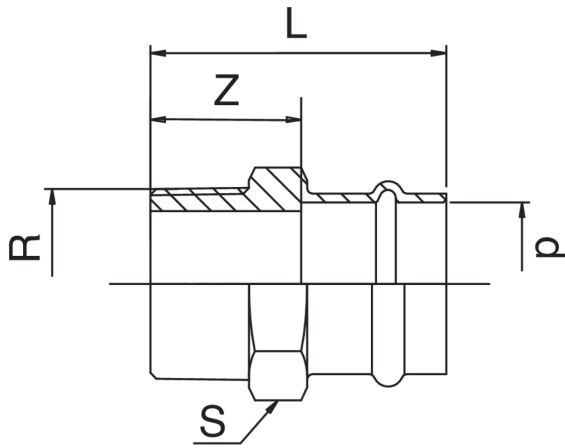

F/male thread adapter.

Technical specifications

D X R	BAG	MASTER BOX	CODE	L	S	Z
15 x 1/2"	10	50	GXF243A12015000	43	23	21
18 x 1/2"	10	150	GXF243A12018000	62	22	21
18 x 3/4"	10	30	GXF243A34018000	49	30	26
22 x 1/2"	5	100	GXF243A12022000	46	31	20
22 x 3/4"	10	50	GXF243A34022000	47	31	21
22 x 1"	10	50	GXF243B01022000	55	34	31
28 x 3/4"	5	70	GXF243A34028000	47	32	22
28 x 1"	5	50	GXF243B01028000	49	36	24
35 x 1"	5	40	GXF243B01035000	70	36	52
35 x 1 1/4	5	40	GXF243B14035000	81	45	55
42 x 1 1/2	1	20	GXF243B12042000	86	48	51
54 x 2"	1	15	GXF243C02054000	100	60	60