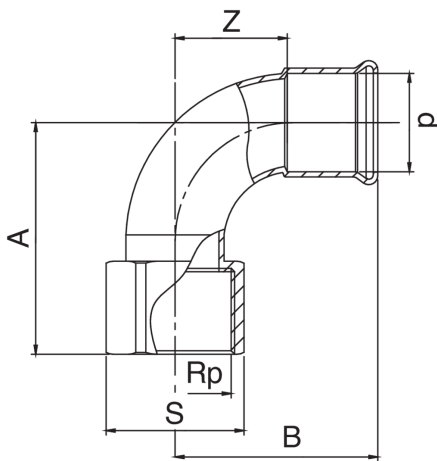

F/female thread 90° elbow.

Technical specifications

| D X RP | BAG | MASTER BOX | CODE | A | B | S | Z |
|------------|-----|------------|-----------------|----|----|----|------|
| 15 x 1/2" | 5 | 30 | MXF90LA12015000 | 42 | 45 | 24 | 23,5 |
| 18 x 1/2" | 5 | 30 | MXF90LA12018000 | 45 | 49 | 24 | 26,5 |
| 22 x 1/2" | 5 | 30 | MXF90LA12022000 | 45 | 49 | 24 | 26,5 |
| 22 x 3/4" | 5 | 50 | MXF90LA34022000 | 51 | 54 | 30 | 30,5 |
| 28 x 1" | 5 | 15 | MXF90LB01028000 | 61 | 63 | 36 | 38,5 |
| 35 x 1"1/4 | 1 | 10 | MXF90LB14035000 | 69 | 74 | 50 | 48,5 |