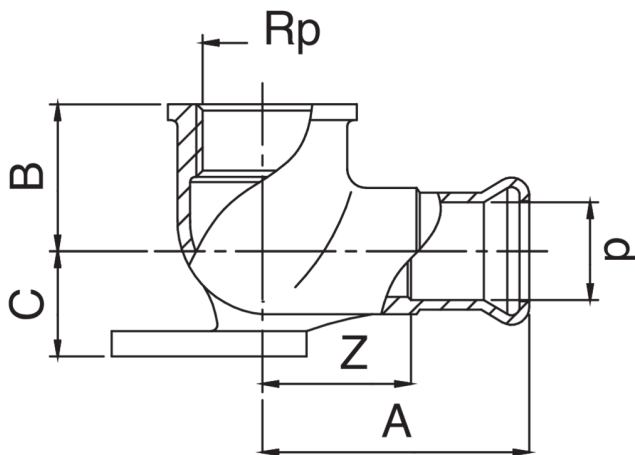

F/female thread elbow with wallplate.

Technical specifications

D X RP	BAG	MASTER BOX	CODE	A	B	C	Z
15 x 1/2"	5	70	MXF472A12015000	46	31	12	26,5
18 x 1/2"	5	50	MXF472A12018000	47	32	13	27,5
22 x 1/2"	5	30	MXF472A12022000	48	32	13	25,5
22 x 3/4"	5	40	MXF472A34022000	52	35	16	29,5
28 x 1"	5	10	MXF472B01028000	56	38	21	33,5