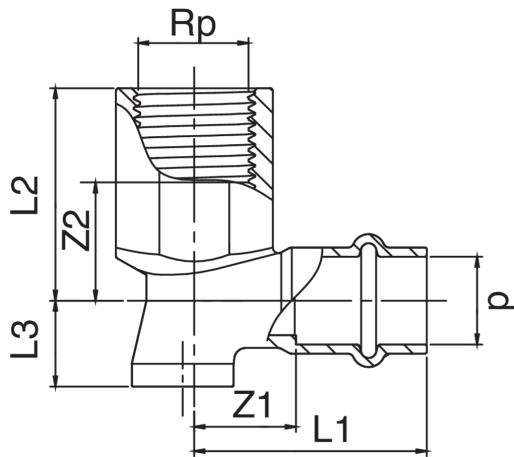

F/female thread elbow with wallplate.

Technical specifications

D X RP	BAG	MASTER BOX	CODE	L1	L2	L3	Z1	Z2
15 x 1/2"	5	70	ZXF472A12015000	39	37	15	19	19
18 x 1/2"	5	50	ZXF472A12018000	43	37	15	20	20
22 x 1/2"	5	30	ZXF472A12022000	45	42	17	21	22
22 x 3/4"	5	40	ZXF472A34022000	46	46	20	21	20
28 x 1"	5	10	ZXF472B01028000	54	48	22	29	23