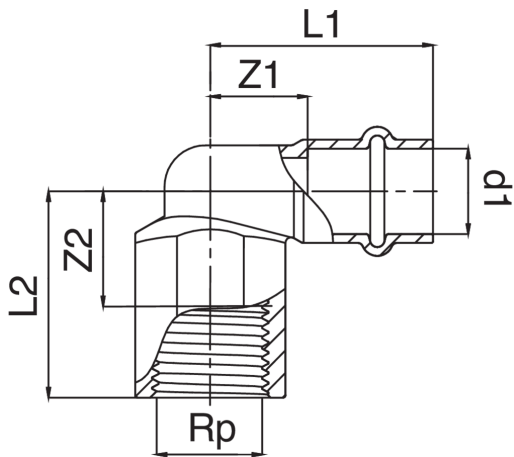

F/female thread elbow.

Technical specifications

D1 X RP	BAG	MASTER BOX	CODE	L1	L2	Z1	Z2
15 x 1/2"	5	50	ZX0F90A12015000	41	37	19	19
18 x 1/2"	5	100	ZX0F90A12018000	43	39	20	21
22 x 1/2"	5	75	ZX0F90A12022000	42	37	18	19
22 x 3/4"	5	20	ZX0F90A34022000	45	42	21	24
28 x 3/4"	5	20	ZX0F90A34028000	47	43	22	25
28 x 1"	5	30	ZX0F90B01028000	54	48	29	28