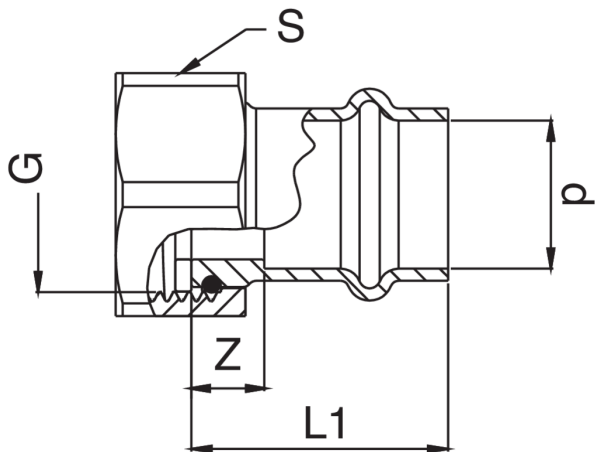

Bronze valve connector with a swivel nut in brass.

Technical specifications

D X G	BAG	MASTER BOX	CODE	L1	S	Z
15 x 1/2"	10	100	RK8359A12015000	44	24	22
15 x 3/4"	10	150	RK8359A34015000	29	30	7
18 x 3/4"	10	70	RK8359A34018000	32	30	9