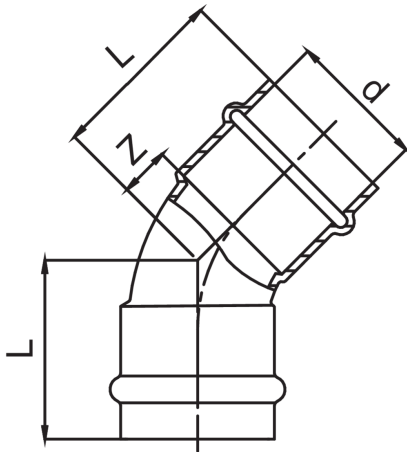

Copper F/F 45° elbow.

Technical specifications

D	BAG	MASTER BOX	CODE	L	Z
12	10	250	RK9041012012000	25	7
15	10	200	RK9041015015000	29	7
18	10	150	RK9041018018000	31	8
22	10	80	RK9041022022000	34	10

Applications