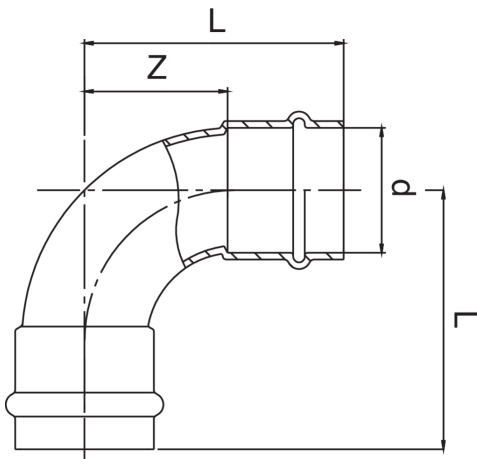

Copper F/F 90° elbow.

## Technical specifications

| D  | BAG | MASTER BOX | CODE            | L  | Z  |
|----|-----|------------|-----------------|----|----|
| 12 | 10  | 250        | RK9002012012000 | 33 | 15 |
| 15 | 10  | 150        | RK9002015015000 | 40 | 18 |
| 18 | 10  | 100        | RK9002018018000 | 45 | 22 |
| 22 | 10  | 80         | RK9002022022000 | 51 | 27 |