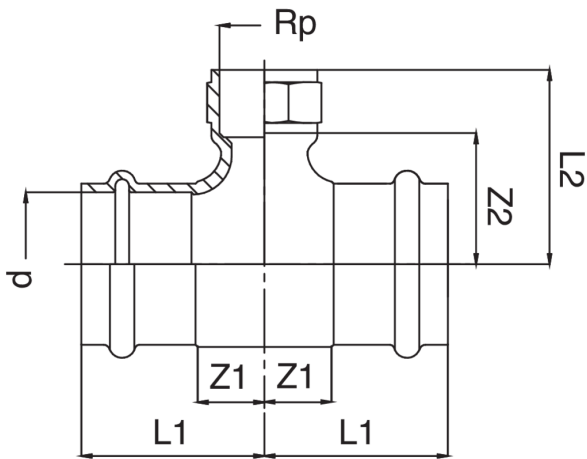

Bronze F/female thread/F tee.

Technical specifications

D X RP	BAG	MASTER BOX	CODE	L1	L2	Z1	Z2
15 x 1/2"	10	80	HT8130015A12015	45	23	23	13
18 x 1/2"	10	60	HT8130018A12018	47	24	24	14
22 x 1/2"	5	50	HT8130022A12022	48	25	24	15
22 x 3/4"	5	40	HT8130022A34022	53	31	29	16
28 x 3/4"	5	20	HT8130028A34028	53	50	27	35