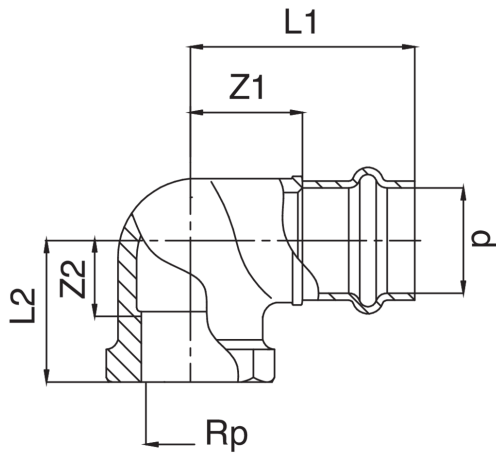

Bronze F/female thread 90° elbow.

Technical specifications

D X RP	BAG	MASTER BOX	CODE	L1	L2	Z1	Z2
18 x 1/2"	10	100	HT8090A12018000	47	24	24	13
18 x 3/4"	5	70	HT8090A34018000	50	24	27	9
22 x 1/2"	10	60	HT8090A12022000	49	24	25	13
22 x 3/4"	5	60	HT8090A34022000	49	29	25	6
22 x 1"	5	40	HT8090B01022000	60	33	36	10
28 x 3/4"	5	50	HT8090A34028000	55	30	30	15
28 x 1"	5	50	HT8090B01028000	61	33	36	9