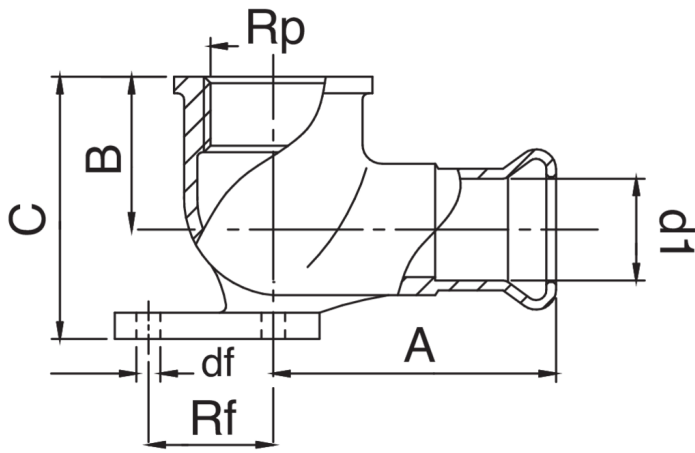

Bronze F/female thread 90° elbow with wallplate.

## Technical specifications

D1 X RP	BAG	MASTER BOX	CODE	A	B	C	DF	RF
12 x 1/2"	10	80	QM8471A12012000	40	22	34	4,2	16
15 x 1/2"	10	80	QM8471A12015000	40	24	34	4,2	16
18 x 1/2"	5	70	QM8471A12018000	40	24	38	4,2	16
22 x 3/4"	5	40	QM8471A34022000	48	26	46	4,2	18