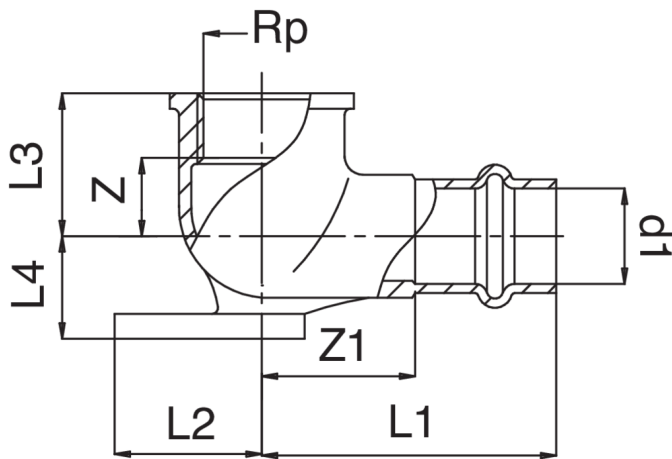

Bronze F/female thread 90° elbow with wallplate.

Technical specifications

| D1 X RP | BAG | MASTER BOX | CODE | L1 | L2 | L3 | L4 | Z | Z1 |
|-----------|-----|------------|-----------------|----|----|----|----|----|----|
| 12 x 1/2" | 10 | 80 | PG8471A12012000 | 43 | 22 | 22 | 12 | 10 | 24 |
| 15 x 1/2" | 10 | 80 | PG8471A12015000 | 44 | 22 | 22 | 12 | 10 | 22 |
| 18 x 1/2" | 5 | 70 | PG8471A12018000 | 45 | 22 | 24 | 12 | 12 | 22 |
| 22 x 3/4" | 5 | 40 | PG8471A34022000 | 49 | 28 | 29 | 20 | 14 | 25 |