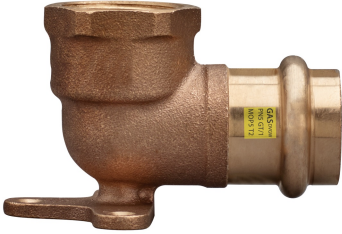

Bronze F/female thread 90° elbow with wallplate.

Technical specifications

| D1 X RP | BAG | MASTER BOX | CODE | L1 | L2 | L3 | L4 | Z | Z1 |
|-----------|-----|------------|-----------------|----|----|----|----|----|----|
| 12 x 1/2" | 10 | 80 | PG8471A12012000 | 43 | 22 | 22 | 12 | 10 | 24 |
| 15 x 1/2" | 10 | 80 | PG8471A12015000 | 44 | 22 | 22 | 12 | 10 | 22 |
| 18 x 1/2" | 5 | 70 | PG8471A12018000 | 45 | 22 | 24 | 12 | 12 | 22 |
| 22 x 3/4" | 5 | 40 | PG8471A34022000 | 49 | 28 | 29 | 20 | 14 | 25 |