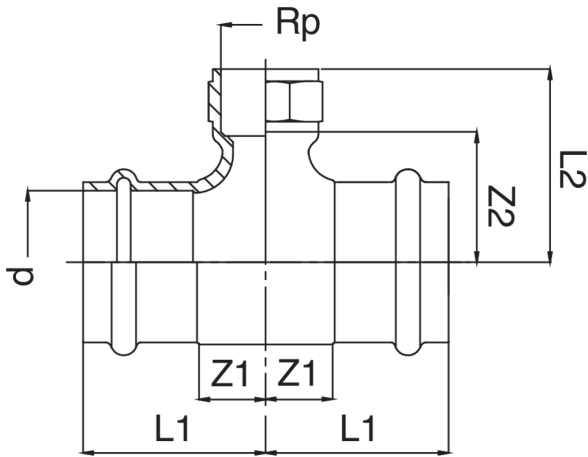

## Technical specifications

D X RP	BAG	MASTER BOX	CODE	L1	L2	Z1	Z2
12 x 1/2"	10	100	PG8130012A12012	44	23	26	13
15 x 3/8"	10	80	PG8130015A38015	43	22	21	12
15 x 1/2"	10	80	PG8130015A12015	45	23	23	13
18 x 1/2"	10	60	PG8130018A12018	47	24	24	14
22 x 1/2"	5	50	PG8130022A12022	48	25	24	15
22 x 3/4"	5	40	PG8130022A34022	53	31	29	16
28 x 1/2"	5	25	PG8130028A12028	53	50	28	35
28 x 3/4"	5	20	PG8130028A34028	53	50	27	35
28 x 1"	5	25	PG8130028B01028	56	35	30	20
35 x 1/2"	5	20	PG8130035A12035	49	38	23	23
42 x 1/2"	1	10	PG8130042A12042	55	50	19	35
54 x 1/2"	1	5	PG8130054A12054	67	54	27	39