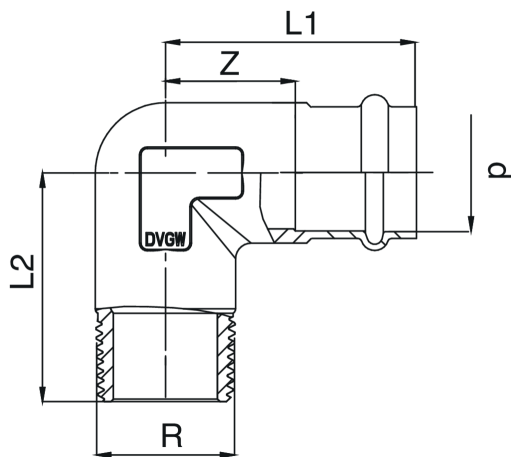

Bronze F/male thread 90° elbow.

Technical specifications

D X R	BAG	MASTER BOX	CODE	L1	L2	Z
12 x 1/2"	10	150	PG8092A12012000	43	34	25
15 x 3/8"	10	100	PG8092A38015000	42	32	20
15 x 1/2"	10	100	PG8092A12015000	44	34	22
18 x 1/2"	10	80	PG8092A12018000	47	49	24
18 x 3/4"	5	70	PG8092A34018000	49	50	26
22 x 3/4"	10	50	PG8092A34022000	55	39	31
28 x 1"	5	30	PG8092B01028000	59	73	34
35 x 1"1/4	1	15	PG8092B14035000	70	86	44
42 x 1"1/2	1	10	PG8092B12042000	87	95	51
54 x 2"	1	7	PG8092C02054000	110	118	66