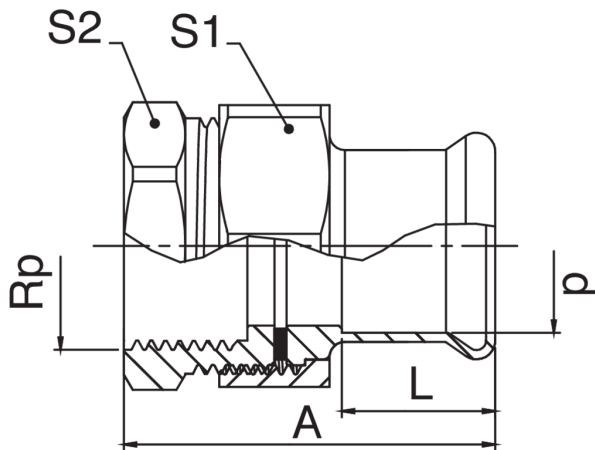

Bronze F/female thread flat seat joint.

NEW

Technical specifications

D X RP	BAG	MASTER BOX	CODE	A	L	S1	S2
15 x 1/2"	1	60	ZM8345A12015000	52	20	30	27
22 x 3/4"	5	50	ZM8345A34022000	62	23	37	34
28 x 1"	5	20	ZM8345B01028000	46	23	42	59
35 x 1 1/4"	1	20	ZM8345B14035000	46	26	48	68
42 x 1 1/2"	1	10	ZM8345B12042000	64	30	60	76
54 x 2"	1	8	ZM8345C02054000	85	35	70	81