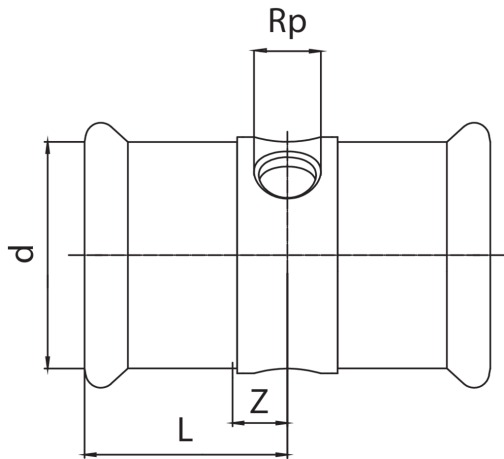

Bronze F/female thread/F multi-port.

Technical specifications

D X RP	BAG	MASTER BOX	CODE	L	Z
66,7 x 1/2"	1	4	RB8135067A12067	65	15
76,1 x 1/2"	1	4	RB8135076A12076	65	14
88,9 x 3/4"	1	1	RB8135089A34089	80	18
108 x 3/4"	1	1	RB8135108A34108	85	18