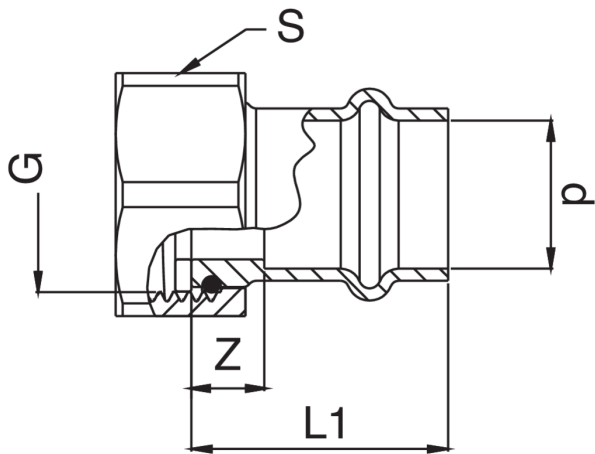

Bronze valve connector with a swivel nut in brass.

## Technical specifications

D X G	BAG	MASTER BOX	CODE	L1	S	Z
12 x 3/8"	10	150	RZ8359A38012000	40	20	18
12 x 1/2"	10	150	RZ8359A12012000	30	24	12
12 x 3/4"	10	100	RZ8359A34012000	25	30	7
14 x 3/8"	10	100	RZ8359A38014000	43	20	21
14 x 1/2"	10	100	RZ8359A12014000	31	24	9
14 x 3/4"	10	150	RZ8359A34014000	29	30	7
15 x 1/2"	10	100	RZ8359A12015000	44	24	22
15 x 3/4"	10	150	RZ8359A34015000	29	30	7
16 x 1/2"	10	100	RZ8359A12016000	44	24	22
16 x 3/4"	10	100	RZ8359A34016000	32	30	10
18 x 3/4"	10	70	RZ8359A34018000	32	30	9
18 x 1"	10	100	RZ8359018B01000	33	37	10
22 x 3/4"	10	80	RZ8359022A34000	46	30	22
22 x 1"	10	100	RZ8359022B01000	38	37	14
28 x 1"1/4	5	50	RZ8359B14028000	34	46	9
28 x 1"1/2	5	30	RZ8359028B12000	34	52	9
35 x 2"	5	20	RZ8359035C02000	34	64	8
42 x 2"	5	20	RZ8359042C02000	48	64	12