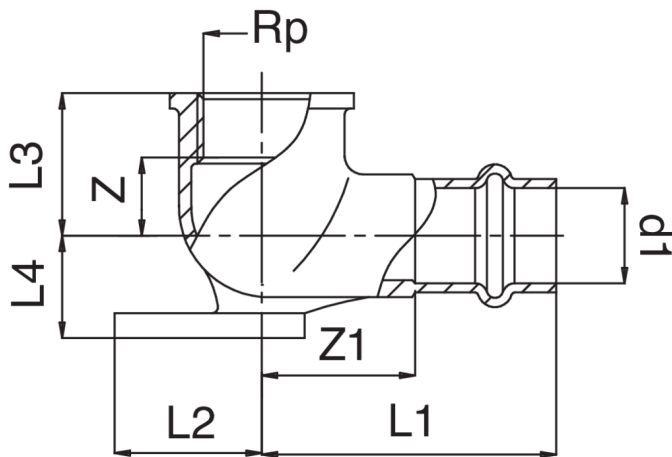

Bronze F/female thread 90° elbow with wallplate.

Technical specifications

D1 X RP	BAG	MASTER BOX	CODE	L1	L2	L3	L4	Z	Z1
12 x 1/2"	10	80	RZ8471A12012000	43	22	22	12	10	24
15 x 1/2"	10	80	RZ8471A12015000	44	22	22	12	10	22
18 x 1/2"	5	70	RZ8471A12018000	45	22	24	12	12	22
22 x 3/4"	5	40	RZ8471A34022000	49	28	29	20	14	25