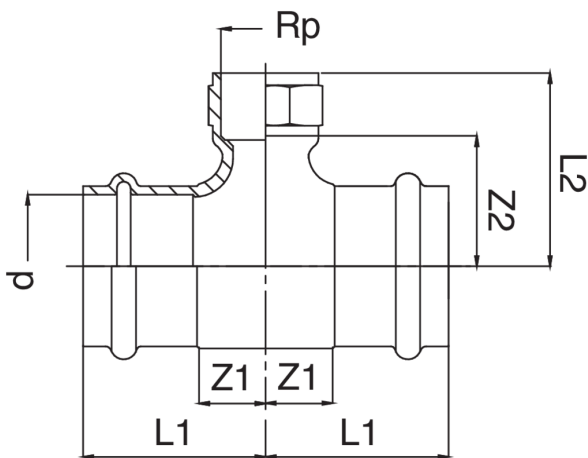

Bronze F/female thread/F tee.

Technical specifications

D X RP	BAG	MASTER BOX	CODE	L1	L2	Z1	Z2
12 x 1/2"	10	100	RZ8130012A12012	44	23	26	13
14 x 1/2"	10	80	RZ8130014A12014	45	23	23	13
15 x 3/8"	10	80	RZ8130015A38015	43	22	21	12
15 x 1/2"	10	80	RZ8130015A12015	45	23	23	13
18 x 1/2"	10	60	RZ8130018A12018	47	24	24	14
22 x 1/2"	5	50	RZ8130022A12022	48	25	24	15
22 x 3/4"	5	40	RZ8130022A34022	53	31	29	16
28 x 1/2"	5	25	RZ8130028A12028	53	50	28	35
28 x 3/4"	5	20	RZ8130028A34028	53	50	27	35
28 x 1"	5	25	RZ8130028B01028	56	35	30	20
35 x 1/2"	5	20	RZ8130035A12035	49	38	23	23
42 x 1/2"	1	10	RZ8130042A12042	55	50	19	35
54 x 1/2"	1	10	RZ8130054A12054	67	54	27	39

The big-size, item RB8130, is available.

Applications