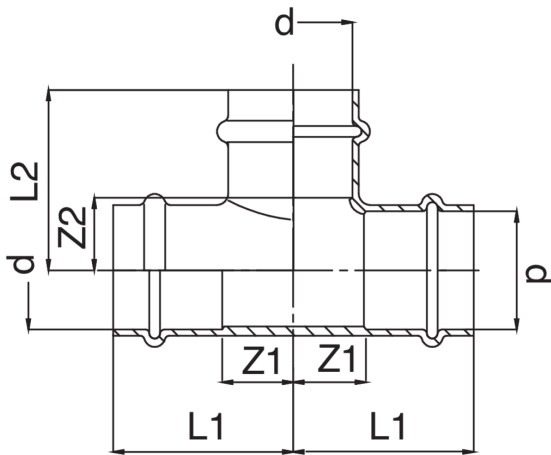

Copper F/F/F tee.

Technical specifications

| D | BAG | MASTER BOX | CODE | L1 | L2 | Z1 | Z2 |
|----|-----|------------|-----------------|----|----|----|----|
| 12 | 10 | 150 | RZ9130012012012 | 29 | 29 | 11 | 11 |
| 14 | 10 | 100 | RZ9130014014014 | 41 | 33 | 19 | 11 |
| 15 | 10 | 100 | RZ9130015015015 | 41 | 33 | 19 | 11 |
| 16 | 10 | 100 | RZ9130016016016 | 41 | 33 | 19 | 11 |
| 18 | 10 | 80 | RZ9130018018018 | 42 | 35 | 19 | 12 |
| 22 | 5 | 40 | RZ9130022022022 | 45 | 39 | 21 | 15 |
| 28 | 5 | 35 | RZ9130028028028 | 48 | 46 | 23 | 21 |
| 35 | 5 | 20 | RZ9130035035035 | 53 | 48 | 27 | 22 |
| 42 | 1 | 10 | RZ9130042042042 | 65 | 65 | 29 | 29 |
| 54 | 1 | 10 | RZ9130054054054 | 75 | 75 | 35 | 35 |

The big-size, item RR9130, is available.

Applications

DRINKING
WATER

HEATING

HVAC

COMPRESSED
AIR

FIREFIGHTING