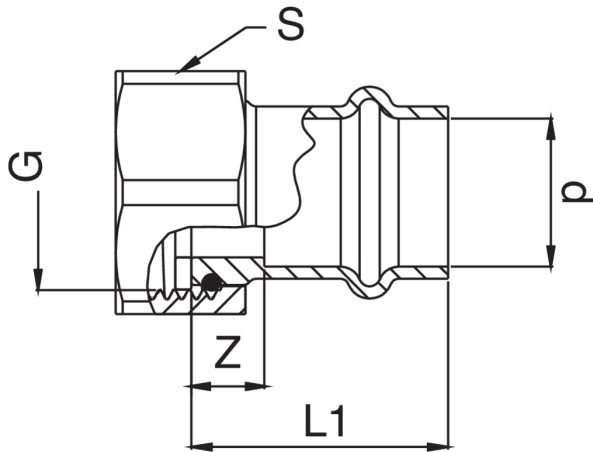

Bronze valve connector with a swivel nut in brass.

Technical specifications

D X G	BAG	MASTER BOX	CODE	L1	S	Z
12 x 3/4"	10	100	RS8359A34012000	25	30	7
15 x 1/2"	10	150	RS8359A12015000	44	24	22
15 x 3/4"	10	100	RS8359A34015000	29	30	7
18 x 3/4"	10	150	RS8359A34018000	32	30	9
18 x 1"	10	100	RS8359B01018000	33	37	10
22 x 3/4"	10	80	RS8359A34022000	46	30	22
22 x 1"	10	100	RS8359B01022000	38	37	14
28 x 1 1/4	5	30	RS8359B14028000	34	46	9
28 x 1 1/2	10	50	RS8359B12028000	34	52	9
35 x 2"	5	20	RS8359C02035000	34	64	8
42 x 2"	5	20	RS8359C02042000	48	64	12
54 x 2 1/2	5	10	RS8359C12054000	45	81	5