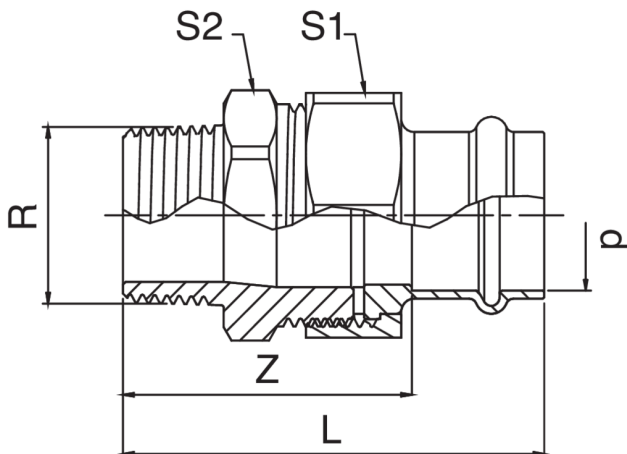

Bronze F/male thread flat seat joint.

Technical specifications

D X R	BAG	MASTER BOX	CODE	L	S1	S2	Z
12 x 3/8"	10	150	RS8341A38012000	63	25	25	45
12 x 1/2"	5	80	RS8341A12012000	61	30	30	43
15 x 1/2"	5	60	RS8341A12015000	66	30	30	44
15 x 3/4"	5	50	RS8341A34015000	69	30	30	47
18 x 1/2"	5	50	RS8341A12018000	69	30	30	46
18 x 3/4"	5	50	RS8341A34018000	72	30	30	49
22 x 1/2"	5	30	RS8341A12022000	83	30	30	59
22 x 3/4"	5	50	RS8341A34022000	86	30	30	62
22 x 1"	5	40	RS8341B01022000	81	37	35	57
28 x 3/4"	5	50	RS8341A34028000	81	30	30	56
28 x 1"	5	20	RS8341B01028000	83	46	45	58
35 x 1"1/4	1	20	RS8341B14035000	88	52	50	62
42 x 1"1/2	1	10	RS8341B12042000	98	64	60	62
54 x 2"	1	8	RS8341C02054000	106	85	75	66