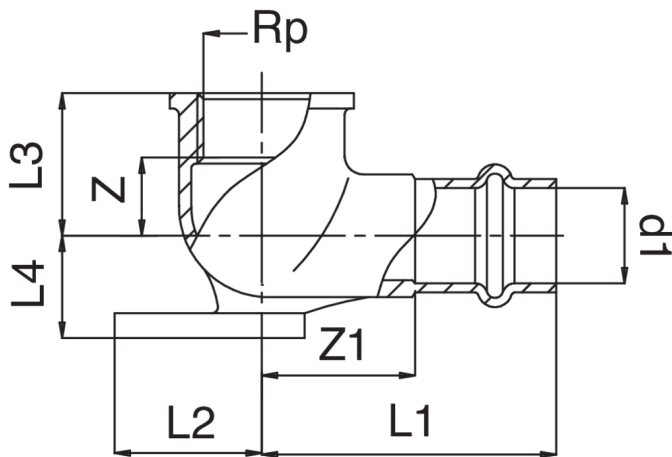

Bronze F/female thread 90° elbow with wallplate.

Technical specifications

D1 X RP	BAG	MASTER BOX	CODE	L1	L2	L3	L4	Z	Z1
12 x 1/2"	10	80	RS8471A12012000	43	22	22	12	10	24
15 x 1/2"	10	80	RS8471A12015000	44	22	22	12	10	22
18 x 1/2"	5	70	RS8471A12018000	45	22	24	12	12	22
22 x 3/4"	5	40	RS8471A34022000	49	28	29	20	14	25