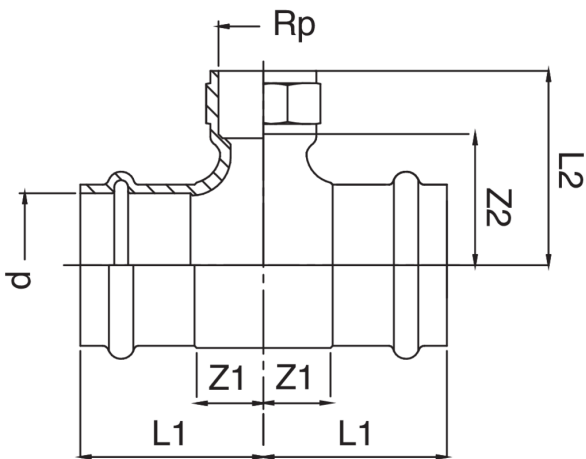

Bronze F/female thread/F tee.

Technical specifications

D X RP	BAG	MASTER BOX	CODE	L1	L2	Z1	Z2
12 x 1/2"	10	100	RS8130012A12012	44	23	26	13
15 x 3/8"	10	80	RS8130015A38015	43	22	21	12
15 x 1/2"	10	80	RS8130015A12015	45	23	23	13
18 x 1/2"	10	60	RS8130018A12018	47	24	24	14
22 x 1/2"	5	50	RS8130022A12022	48	25	24	15
22 x 3/4"	5	40	RS8130022A34022	53	31	29	16
28 x 1/2"	5	25	RS8130028A12028	53	50	28	35
28 x 3/4"	5	20	RS8130028A34028	53	50	27	35
28 x 1"	5	25	RS8130028B01028	56	35	30	20
35 x 1/2"	5	20	RS8130035A12035	49	38	23	23
42 x 1/2"	1	10	RS8130042A12042	55	50	19	35
54 x 1/2"	1	5	RS8130054A12054	67	54	27	39

The big-size, item RB8130, is available.

Applications