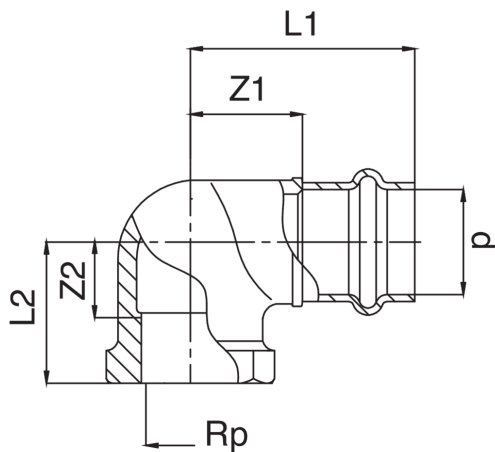

Bronze F/female thread 90° elbow.

Technical specifications

D X RP	BAG	MASTER BOX	CODE	L1	L2	Z1	Z2
12 x 3/8"	10	150	RS8090A38012000	44	18	26	9
12 x 1/2"	10	150	RS8090A12012000	44	22	26	11
15 x 3/8"	10	100	RS8090A38015000	47	19	25	10
15 x 1/2"	10	100	RS8090A12015000	45	24	23	13
15 x 3/4"	10	70	RS8090A34015000	49	31	27	16
18 x 1/2"	10	100	RS8090A12018000	47	24	24	13
18 x 3/4"	5	70	RS8090A34018000	50	24	27	9
22 x 1/2"	10	60	RS8090A12022000	49	24	25	13
22 x 3/4"	5	60	RS8090A34022000	49	29	25	6
22 x 1"	5	40	RS8090B01022000	60	33	36	10
28 x 3/4"	5	50	RS8090A34028000	55	30	30	15
28 x 1"	5	40	RS8090B01028000	61	33	36	9
35 x 1"1/4	5	20	RS8090B14035000	67	40	41	22
42 x 1"1/2	5	20	RS8090B12042000	77	43	41	25
54 x 2"	1	8	RS8090C02054000	97	57	57	39