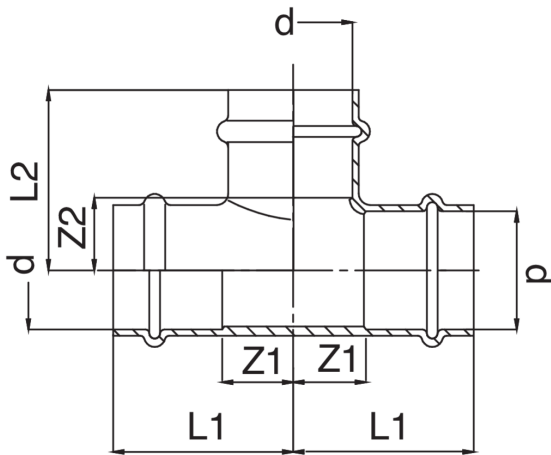

Copper F/F/F tee.

Technical specifications

D	BAG	MASTER BOX	CODE	L1	L2	Z1	Z2
12	10	150	RS9130012012012	29	29	11	11
15	10	100	RS9130015015015	41	33	19	11
18	5	50	RS9130018018018	42	35	19	12
22	5	40	RS9130022022022	45	39	21	15
28	5	35	RS9130028028028	48	46	23	21
35	5	20	RS9130035035035	53	48	27	22
42	1	10	RS9130042042042	65	65	29	29
54	1	8	RS9130054054054	75	75	35	35

The big-size, item RR9130, is available.

Applications

DRINKING
WATER

HEATING

HVAC

GAS

COMPRESSED
AIR

FIREFIGHTING