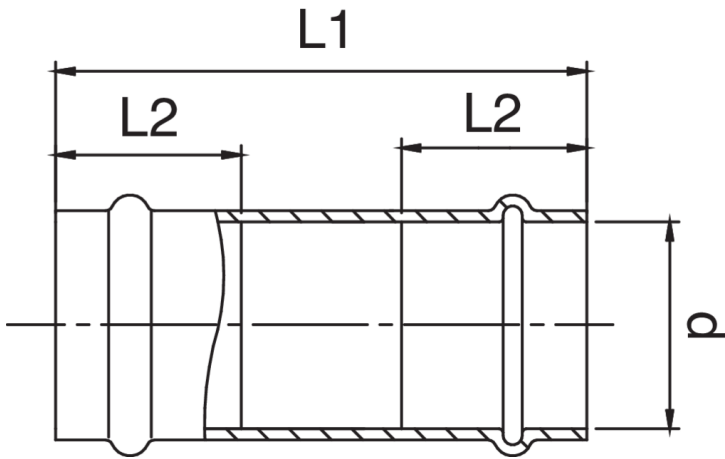

Copper F/F slip coupling.

Technical specifications

D	BAG	MASTER BOX	CODE	L1	L2
12	10	150	RS9271012012000	58	18
15	10	100	RS9271015015000	82	22
18	10	100	RS9271018018000	92	23
22	10	60	RS9271022022000	97	24
28	5	40	RS9271028028000	107	25
35	5	30	RS9271035035000	114	26
42	1	15	RS9271042042000	142	41
54	1	10	RS9271054054000	163	45

The big-size, item RR9271, is available.

Applications