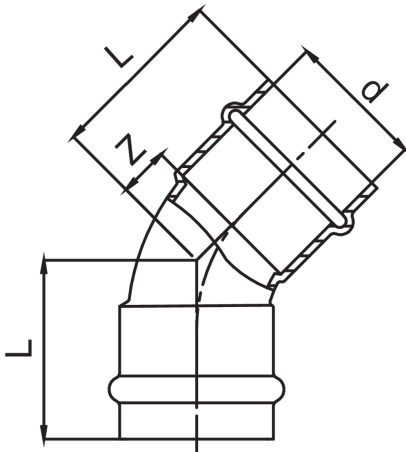

Copper F/F 45° elbow.

Technical specifications

D	BAG	MASTER BOX	CODE	L	Z
12	10	250	RS9041012012000	25	7
15	10	200	RS9041015015000	29	7
18	10	150	RS9041018018000	31	8
22	10	80	RS9041022022000	34	10
28	5	60	RS9041028028000	38	13
35	5	40	RS9041035035000	43	17
42	5	20	RS9041042042000	53	17
54	1	10	RS9041054054000	68	28