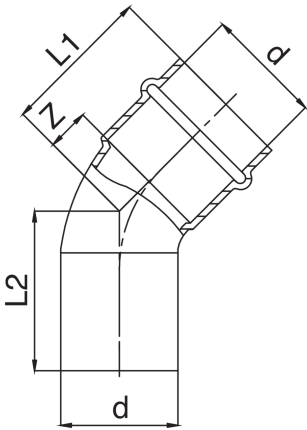

Copper M/F 45° elbow.

## Technical specifications

D	BAG	MASTER BOX	CODE	L1	L2	Z
12	10	250	RS9040012012000	25	26	7
15	10	200	RS9040015015000	29	30	7
18	10	150	RS9040018018000	31	32	8
22	10	100	RS9040022022000	34	36	10
28	5	60	RS9040028028000	38	40	13
35	5	40	RS9040035035000	43	45	17
42	5	20	RS9040042042000	53	55	17
54	1	10	RS9040054054000	68	70	28

The big-size, item RR9040, is available.