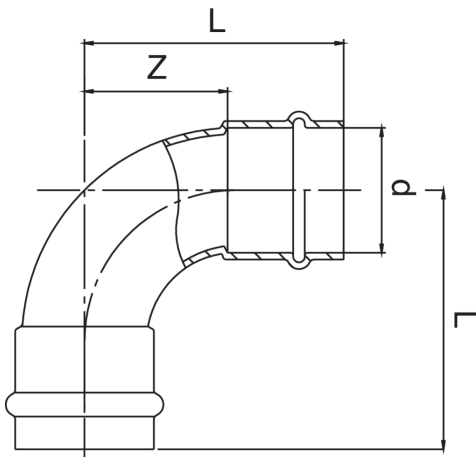

Copper F/F 90° elbow.

Technical specifications

D	BAG	MASTER BOX	CODE	L	Z
12	10	250	RS9002012012000	33	15
15	10	150	RS9002015015000	40	18
18	10	100	RS9002018018000	45	22
22	10	60	RS9002022022000	47	23
28	5	40	RS9002028028000	59	34
35	5	30	RS9002035035000	68	42
42	1	10	RS9002042042000	87	51
54	1	7	RS9002054054000	105	65

The big-size, item RR9002, is available.

Applications

DRINKING
WATER

HEATING

HVAC

GAS

COMPRESSED
AIR

FIREFIGHTING