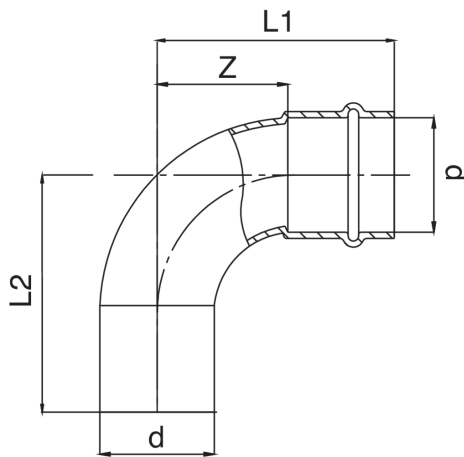

Copper M/F 90° elbow.

## Technical specifications

D	BAG	MASTER BOX	CODE	L1	L2	Z
12	10	300	RS9001012012000	33	34	15
15	10	200	RS9001015015000	40	42	18
18	10	150	RS9001018018000	45	47	22
22	10	80	RS9001022022000	51	52	27
28	5	40	RS9001028028000	59	61	34
35	5	30	RS9001035035000	68	70	42
42	1	10	RS9001042042000	87	88	51
54	1	7	RS9001054054000	105	107	65

The big-size, item RR9001, is available.