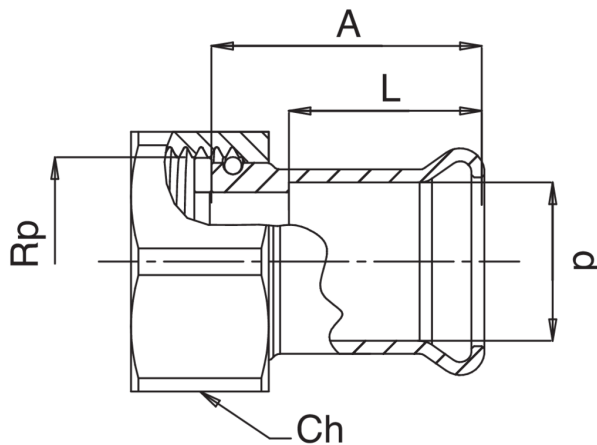

F/female thread valve connector with a swivel nut in brass.

NEW

Technical specifications

D x Rp	BAG	MASTER BOX	CODE	A	CH	L
15 x 1/2"	5	100	CMF359A12015000	40	24	20
15 x 3/4"	5	100	CMF359A34015000	28	30	20
18 x 3/4"	5	100	CMF359A34018000	32	30	20
22 x 3/4"	5	100	CMF359A34022000	47	30	23
22 x 1"	5	100	CMF359B01022000	34	37	22
28 x 1"	5	80	CMF359B01028000	37	48,5	22
28 x 1 1/4	10	50	CMF359B14028000	31	46	23
28 x 1 1/2	5	30	CMF359B12028000	-	-	-
35 x 1 1/4	5	60	CMF359B14035000	47	56,5	27
35 x 1 1/2	5	30	CMF359B12035000	40	46	26
42 x 1 1/2	2	54	CMF359B12042000	52	61	30
54 x 2"	2	30	CMF359C02054000	64	71,5	35