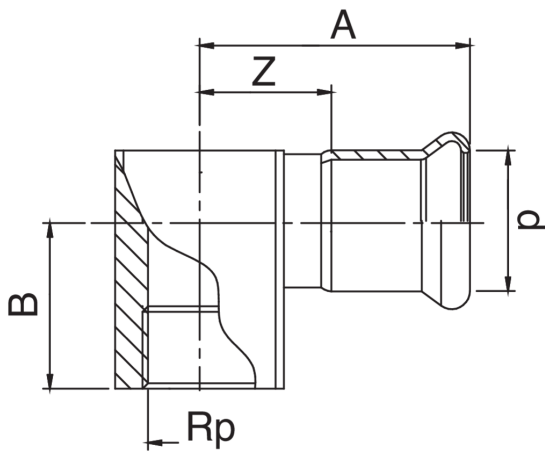

F/female thread elbow.

NEW

Technical specifications

D X RP	BAG	MASTER BOX	CODE	A	B	Z
15 x 1/2"	5	80	CMF90QA12015000	46	26	30
18 x 1/2"	5	40	CMF90QA12018000	45	26	26
22 x 1/2"	5	25	CMF90QA12022000	47,5	28	25,5
22 x 3/4"	5	25	CMF90QA34022000	51	28	32
28 x 1/2"	10	25	CMF90QA12028000	50	31	31