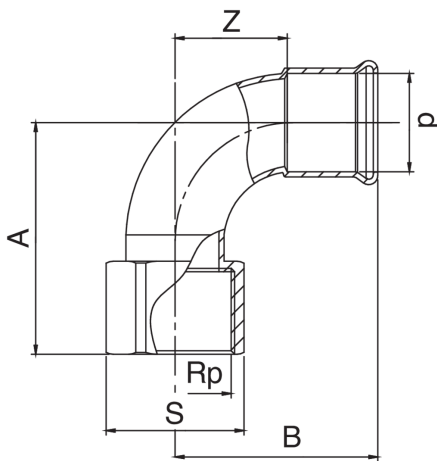

F/female thread elbow.

NEW

Technical specifications

D X RP	BAG	MASTER BOX	CODE	A	B	S	Z
15 x 1/2"	10	100	CM0F90A12015000	47	36	25	17
18 x 1/2"	10	150	CM0F90A12018000	53	40	25	21
22 x 3/4"	10	50	CM0F90A34022000	52	46	32	25
28 x 1"	5	30	CM0F90B01028000	70	58	38	36
35 x 1"	5	20	CM0F90B01035000	72	61	38	-