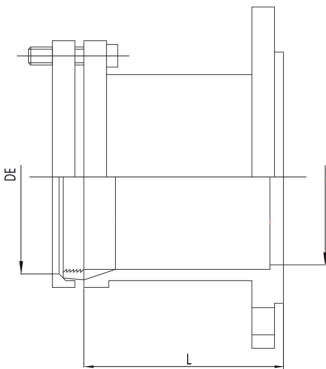

5T5600

Straight flanged cast iron fitting with flange for PE pipe.

NEW

Technical specifications

Ø TUBI DE - Ø PIPE DE	DN FLANGIA - DN FLANGE	BOX	CODE	L	KG
110	-	1	5T5600110	148	8,8
125	-	1	5T5600125	153	9,4
75	-	1	5T56007	140	6,1
90	-	1	5T560090	145	7,00