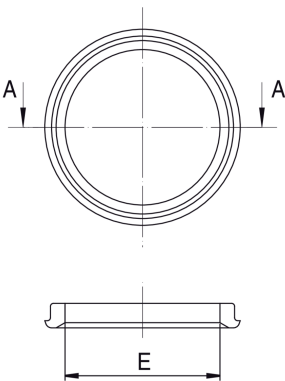

Technical specifications

Ø TUBO-E - Ø PIPE-E	BAG	CODE
20	1	57RI0320
25	1	57RI0325
32	1	57RI0332
40	1	57RI0340
50	1	57RI0350
63	1	57RI0363
75	1	57RI0375
90	1	57RI0390

Applications