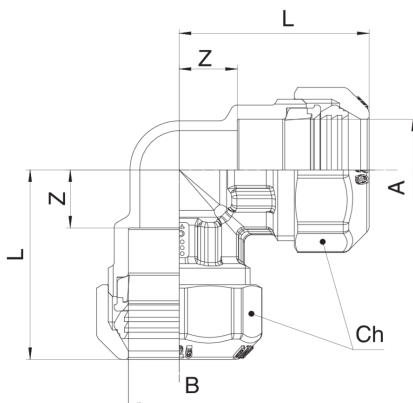

571200

Elbow with fastening ring made in brass.

NEW

Technical specifications

| A X B | BOX | MASTER BOX | CODE | L | CH |
|----------------------|-----|------------|----------|------|----|
| 20 x 20 | 20 | 80 | 57120020 | 43 | 34 |
| 25 x 25 | 15 | 60 | 57120025 | 51 | 41 |
| 32 x 32 | 8 | 32 | 57120032 | 58 | 51 |
| 40 x 40 | 4 | 16 | 57120040 | 73,5 | 59 |
| 50 x 50 | 2 | 8 | 57120050 | 84,5 | 70 |
| 63 x 63 | 2 | 4 | 57120063 | 100 | 87 |
| 75 x 75 ¹ | 1 | 2 | 57120075 | 116 | - |
| 90 x 90 ¹ | - | 1 | 57120090 | 133 | - |

¹ With flange.

Applications