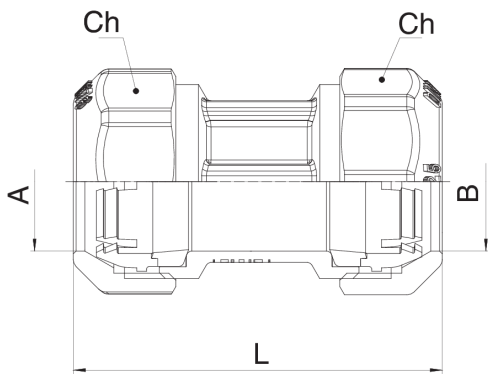

## 570500

Straight through-hole fitting with fastening ring made in brass.

**NEW**

### Technical specifications

A x B	BOX	MASTER BOX	CODE	L	CH
20 x 20	30	120	57050020	70	34
25 x 25	16	64	57050025	91	41
32 x 32	8	32	57050032	100	51
40 x 40	4	16	57050040	111	59
50 x 50	4	16	57050050	114,5	70
63 x 63	4	16	57050063	137,5	87
75 x 75 <sup>1</sup>	2	4	57050075	150	-
90 x 90 <sup>1</sup>	2	4	57050090	170	-