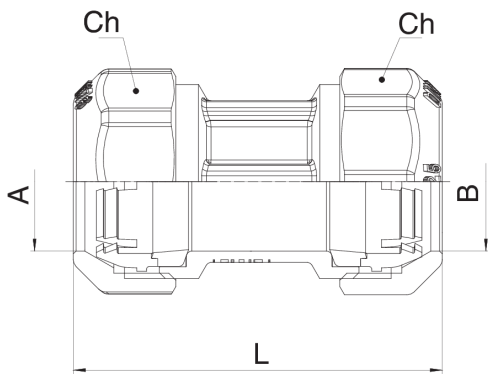

570500

Straight through-hole fitting with fastening ring made in brass.

NEW

Technical specifications

A x B	BOX	MASTER BOX	CODE	L	CH
20 x 20	30	120	57050020	70	34
25 x 25	16	64	57050025	91	41
32 x 32	8	32	57050032	100	51
40 x 40	4	16	57050040	111	59
50 x 50	4	16	57050050	114,5	70
63 x 63	4	16	57050063	137,5	87
75 x 75 ¹	2	4	57050075	150	-
90 x 90 ¹	2	4	57050090	170	-

¹ With flange.

Applications